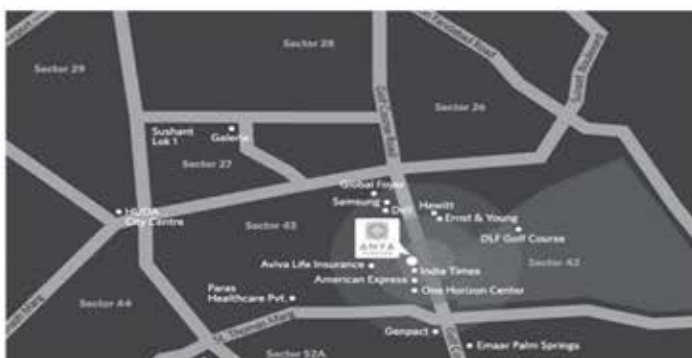

Anya Hotels & Resorts Gurgaon,
42 Golf Course Road, DLF Phase 5,
Gurgaon (NCR) – 122002, Haryana

Phone No.: 0124 4901111
Email : info@anyahotels.com

A MEMBER OF DESIGN HOTELS | spg